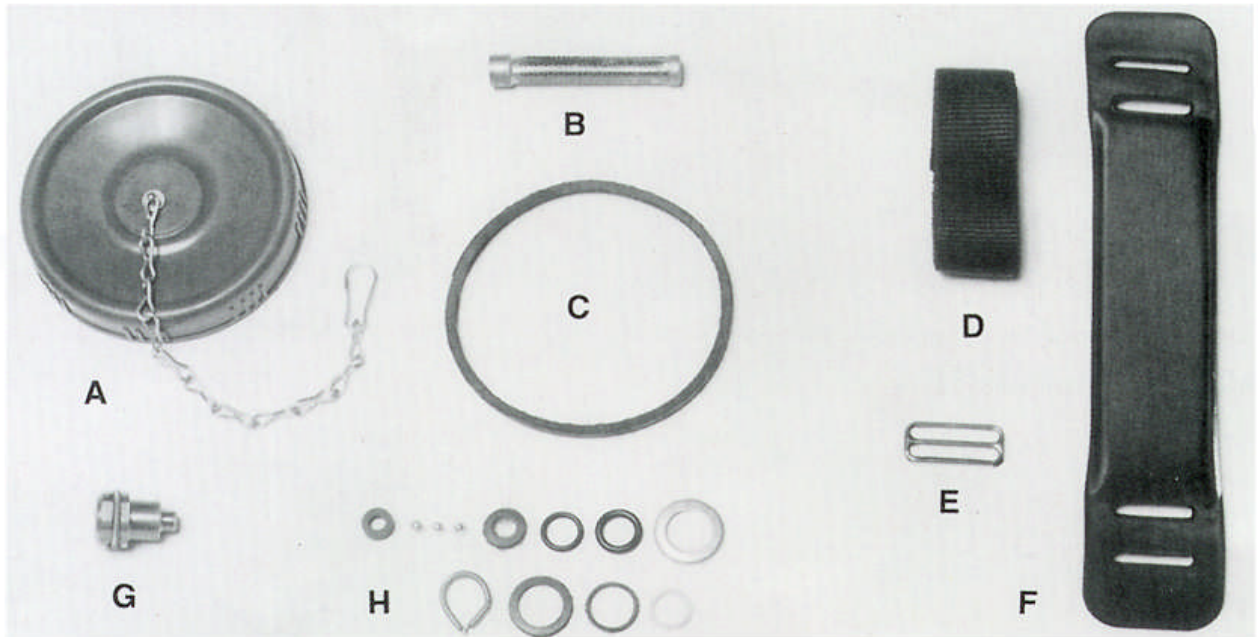

Parts List

POLYTHENE FIREFIGHTER

Part	Part No.	Rega	Description
A	109792	PT4A	Lid Assembly
B	109763	PT22	Strainer Assembly
C	109701	PT4B	'O' Ring Lid
D	109711	PKS2	Strap
E	109712	PKB1	Buckle
F	109713	PKP1	Pad Shoulder
G	109703	PT27	Outlet Socket
H	109778	PT99	Service Kit (Tank/Pump)

UNDERARM PUMP

Part	Part No.	Rega	Description
A	109753	NZ8	Nozzle Assembly
B	109715	PT20	Clip C/W Chain
C	109787	PT18A	Plunger Assembly
D	PART OF KIT	PT99	109778
E	109786	PT9A	Cylinder Assembly
F	109770	PT11	Hose Tail Valved (Poly/Brass)
G	109798	PT11A	Hose Tail Valved (Tractor)
H	109775	PT31	Elbow Hose Tail (Poly)
I	109797	PT31A	Hose Tail Plastic (Brass/Tractor)
J	103330	CO16	Hose Clamp
K	109777	PT32A	Hose Bare (Poly)