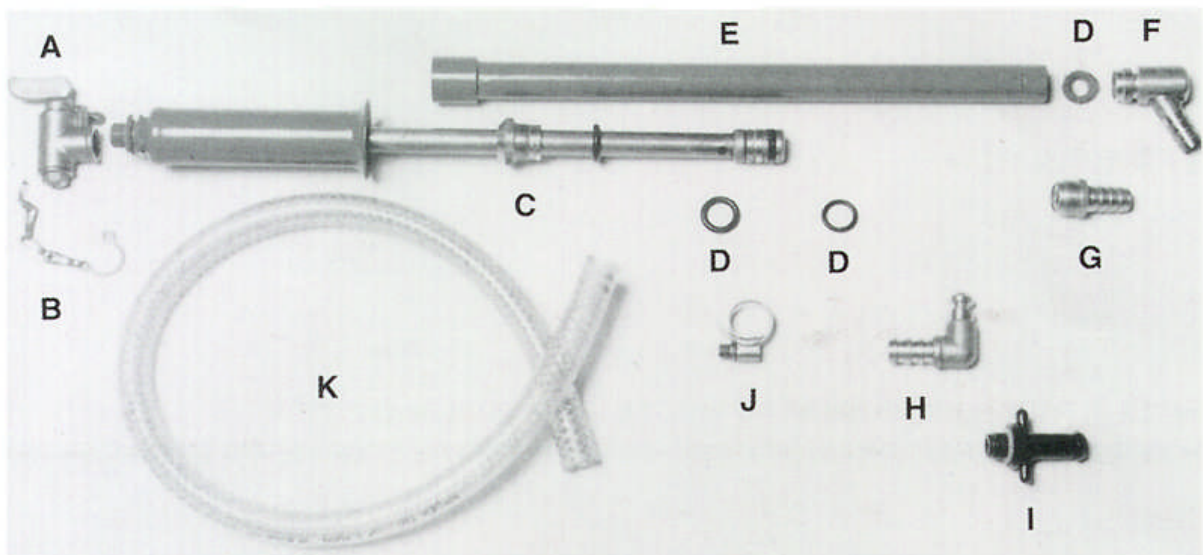

Parts List

POLYTHENE FIREFIGHTER

Part	Part No.	Rega	Description
A	109792	PT4A	Lid Assembly
B	109763	PT22	Strainer Assembly
C	109701	PT4B	'O' Ring Lid
D	109711	PKS2	Strap
E	109712	PKB1	Buckle
F	109713	PKP1	Pad Shoulder
G	109703	PT27	Outlet Socket
H	109778	PT99	Service Kit (Tank/Pump)

UNDERARM PUMP

Part	Part No.	Rega	Description
A	109753	NZ8	Nozzle Assembly
B	109715	PT20	Clip C/W Chain
C	109787	PT18A	Plunger Assembly
D	PART OF KIT	PT99	109778
E	109786	PT9A	Cylinder Assembly
F	109770	PT11	Hose Tail Valved (Poly/Brass)
G	109798	PT11A	Hose Tail Valved (Tractor)
H	109775	PT31	Elbow Hose Tail (Poly)
I	109797	PT31A	Hose Tail Plastic (Brass/Tractor)
J	103330	CO16	Hose Clamp
K	109777	PT32A	Hose Bare (Poly)